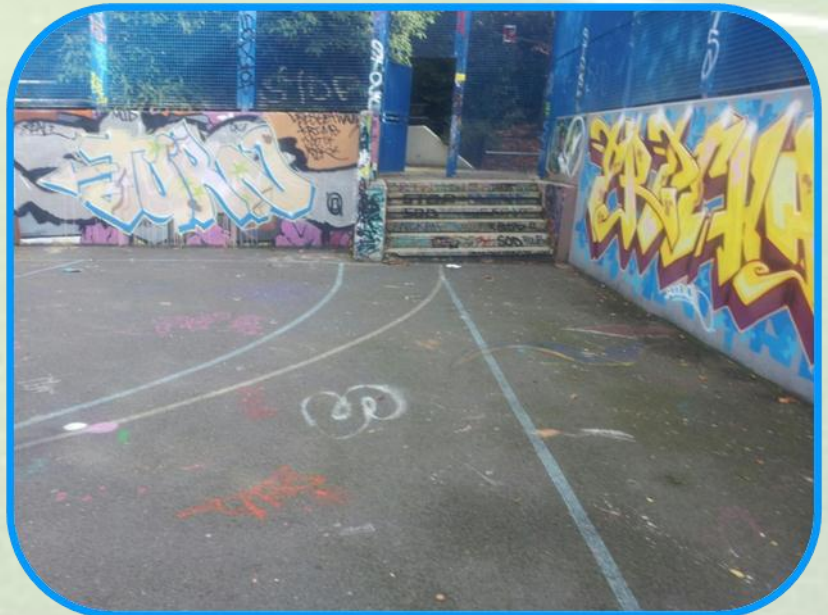

OLD EXISTING MACADAM MUGA

There was an existing tarmac MUGA which was slippery and in need of an upgrade and renovation. Wall design and fencing was kept with the installation of new 3G artificial turf, for the use of further football training. Additional training MUGA for Arsenal FC.