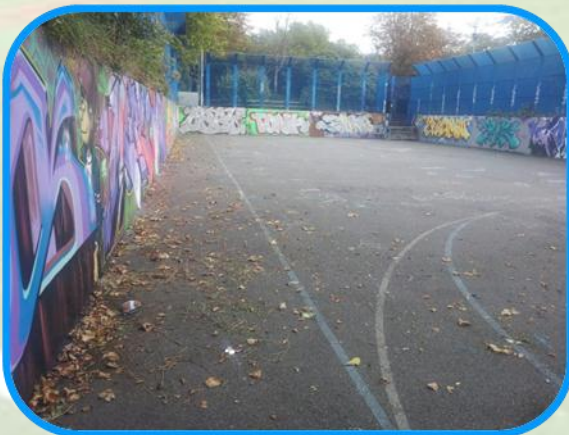

OLD EXISTING MACADAM MUGA

There was an existing tarmac MUGA which was slippery and in need of an upgrade and renovation. Wall design and fencing was kept with the installation of new 3G artificial turf, for the use of further football training. Additional training MUGA for Arsenal FC.