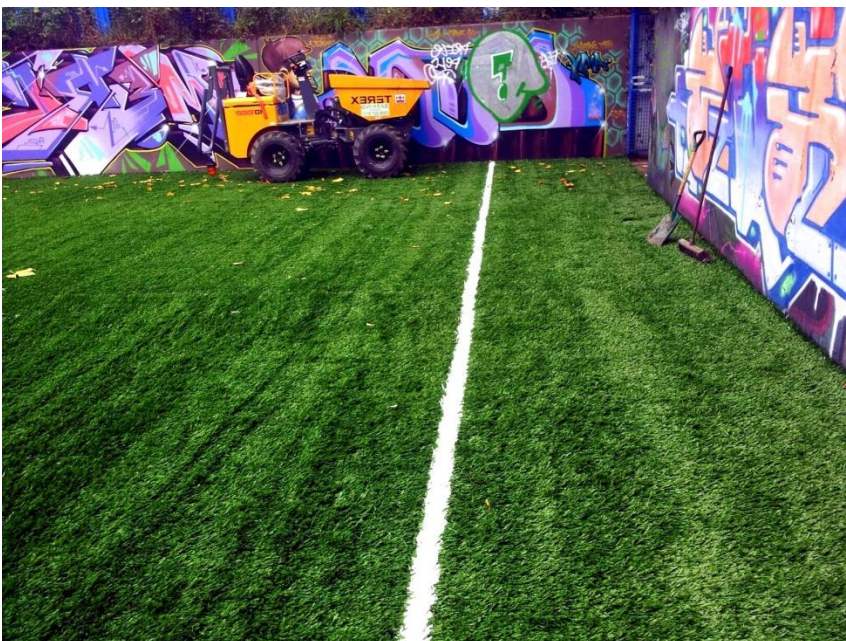

CASE STUDY FOR ARSENAL MUGA

Project Name: Arsenal FC Pitch, Multi Use Games Area Sports Pitch

Project Address: Abbey Road, London

Size of Project: 700m MUGA court

Works Carried Out:

Upgrade Multi Use Games Area (MUGA) from an old existing macadam surface to a new 3G synthetic turf sports surface. The 3G sports surfacing was installed and infilled with sand and rubber crumb to give the playing characteristics for football. The existing flooring was slippery in need of an upgrade to all weather artificial surface.

There was an existing tarmac MUGA which was slippery and in need of an upgrade and renovation. Wall design and fencing was kept with the installation of new 3G artificial turf, for the use of further football training. Additional training MUGA for Arsenal FC.

COMPLETED SPORTS SURFACE MUGA

The completed synthetic sports surface pitch is now a new sports facility that will benefit the club massively. The project was completed successfully and the area will now be used much more efficiently as the all weather surfacing is ideal for football and multi sports