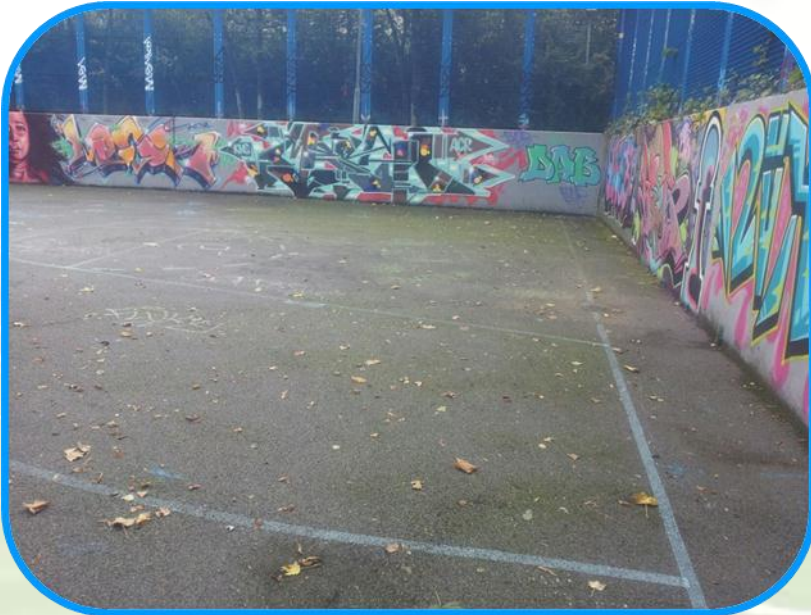

OLD EXISTING MACADAM MUGA

There was an existing tarmac MUGA which was slippery and in need of an upgrade and renovation. Wall design and fencing was kept with the installation of new 3G artificial turf, for the use of further football training. Additional training MUGA for Arsenal FC.